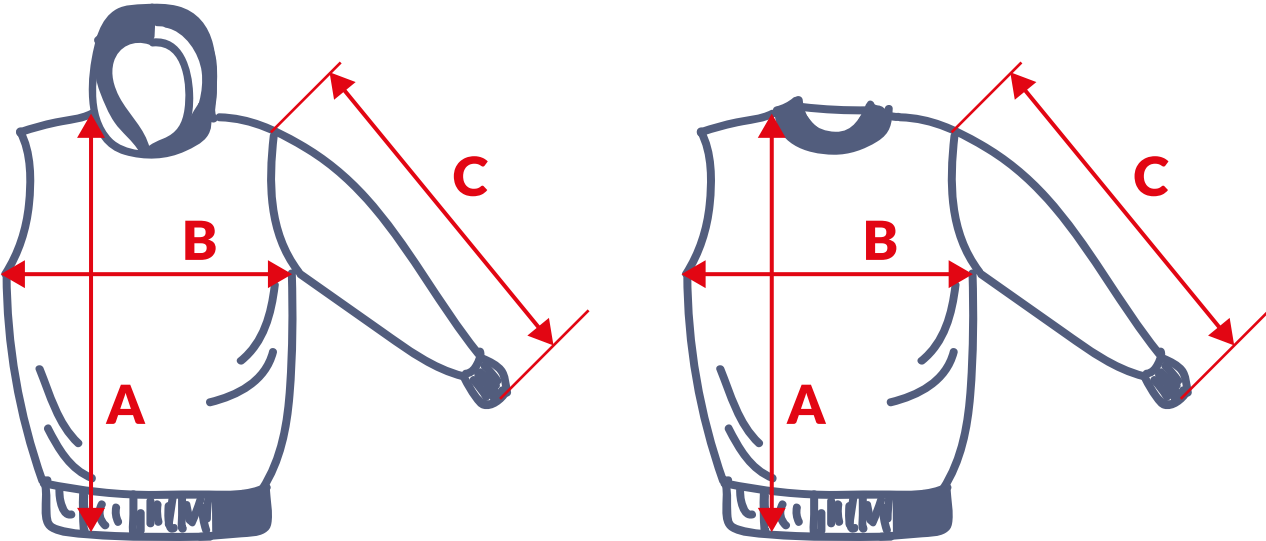

HOODED SWEATSHIRT + MOCK NECK SWEATER

	S	M	L	XL	XXL
Length A	69	72	74	76	79
Width B	57	59	61	64	67
Sleeve C	68	69	70	71	72