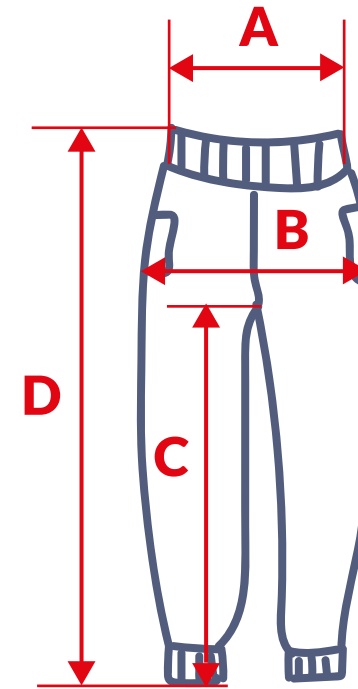

WOMEN'S SWEATPANTS

	S	M	L	XL	XXL
Waist width A	33	35	37	39	41
Hips width B	49	51	53	55	57
Inside leg length C	70	72	73	75	76
Outside leg length D	100	102	104	106	108

Size may vary: WIDTH +/- 1cm
LENGTH +/- 2cm

MEN'S SWEATPANTS

	S	M	L	XL	XXL
Waist width A	36	38	40	42	44
Hips width B	50	52	54	56	58
Inside leg length C	72	73,5	75	76,5	78
Outside leg length D	102	104	106	108	110

Size may vary: WIDTH +/- 1cm
LENGTH +/- 2cm