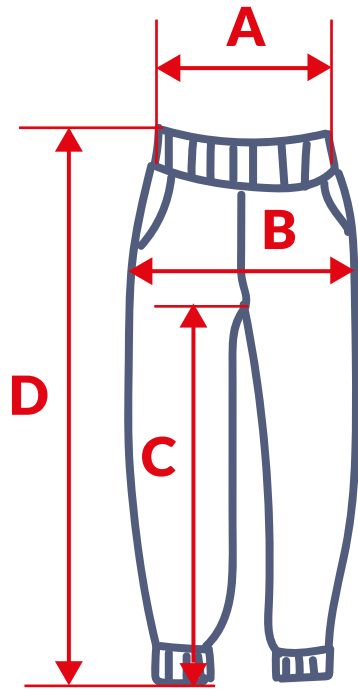

WOMEN'S SWEATPANTS

	S	M	L	XL	XXL
Waist width A	33	35	37	39	41
Hips width B	49	51	53	55	57
Inside leg length C	70	72	73	75	76
Outside leg length D	100	102	104	106	108

Size may vary: WIDTH +/- 1cm
LENGTH +/- 2cm

MEN'S SWEATPANTS

	S	M	L	XL	XXL
Waist width A	36	38	40	42	44
Hips width B	50	52	54	56	58
Inside leg length C	72	73,5	75	76,5	78
Outside leg length D	102	104	106	108	110

Size may vary: WIDTH +/- 1cm
LENGTH +/- 2cm